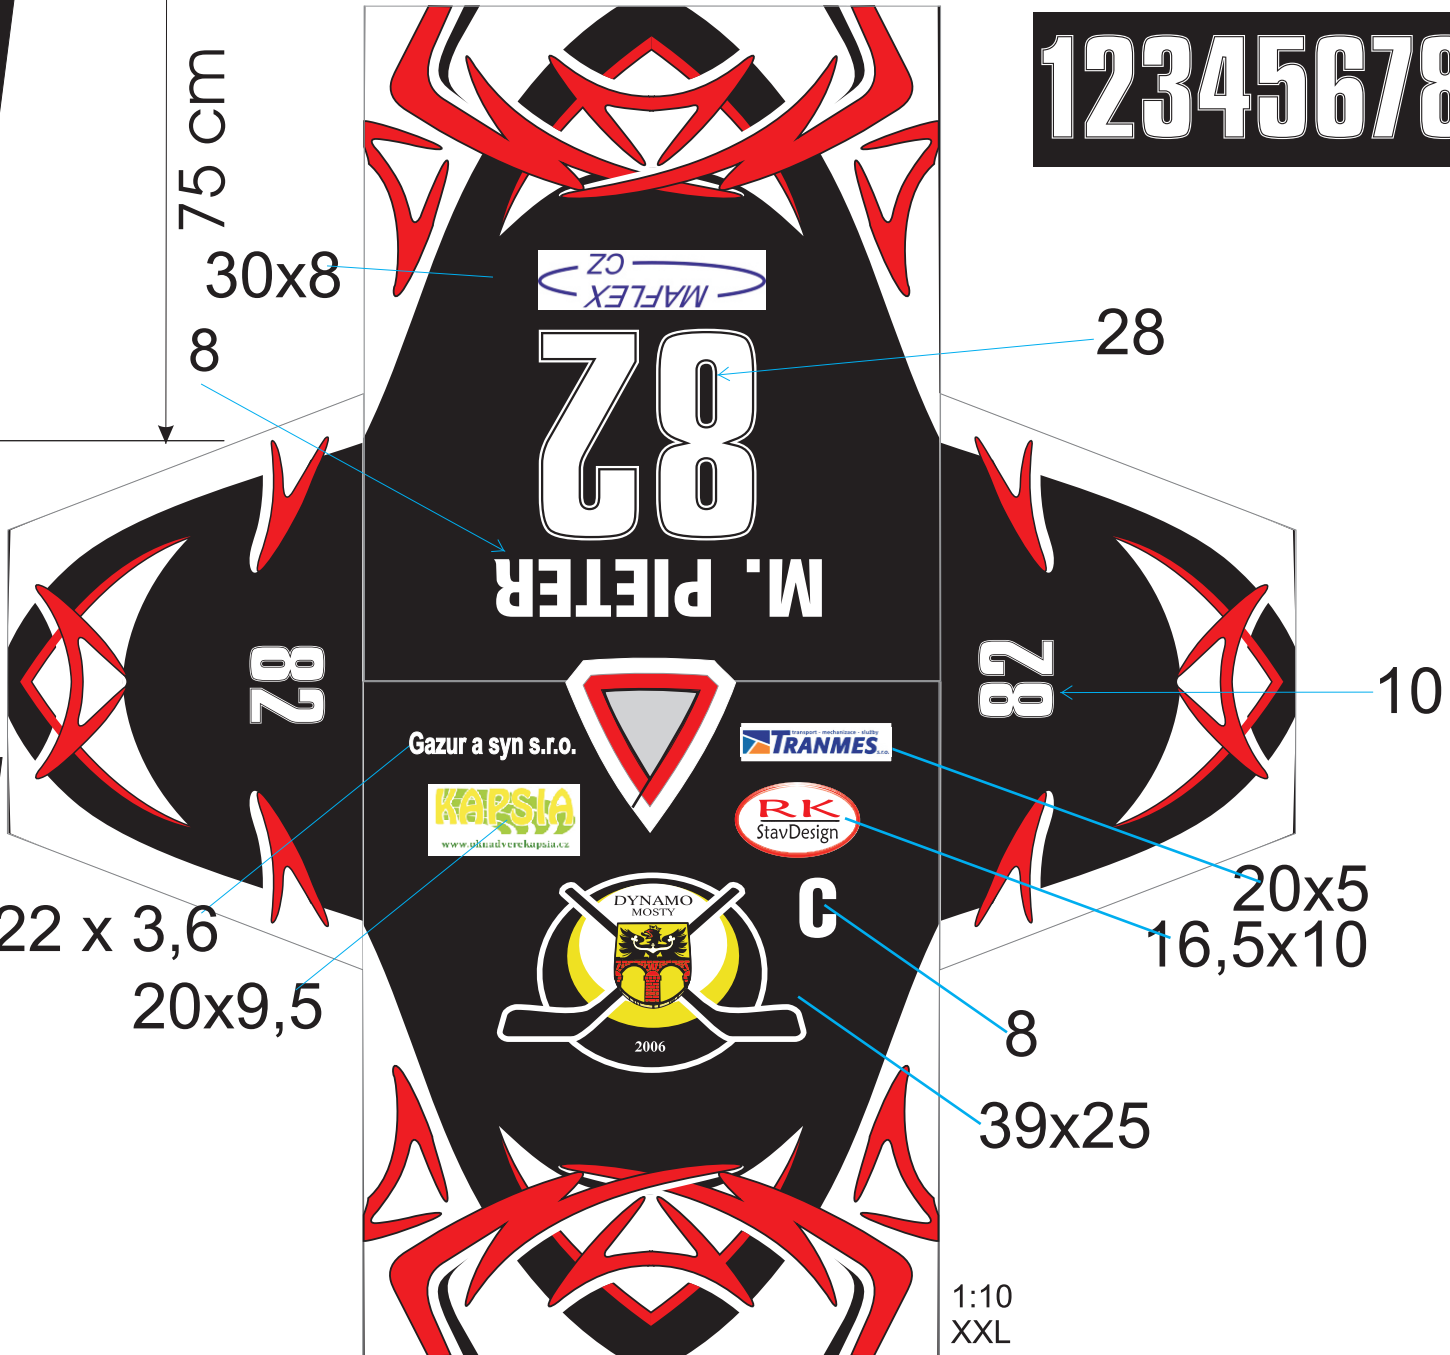

SENIOR ŠTULPNA
VAR. A

DYNAMO MOSTY

SENIOR ŠTULPNA
VAR. B

1:10
XXL